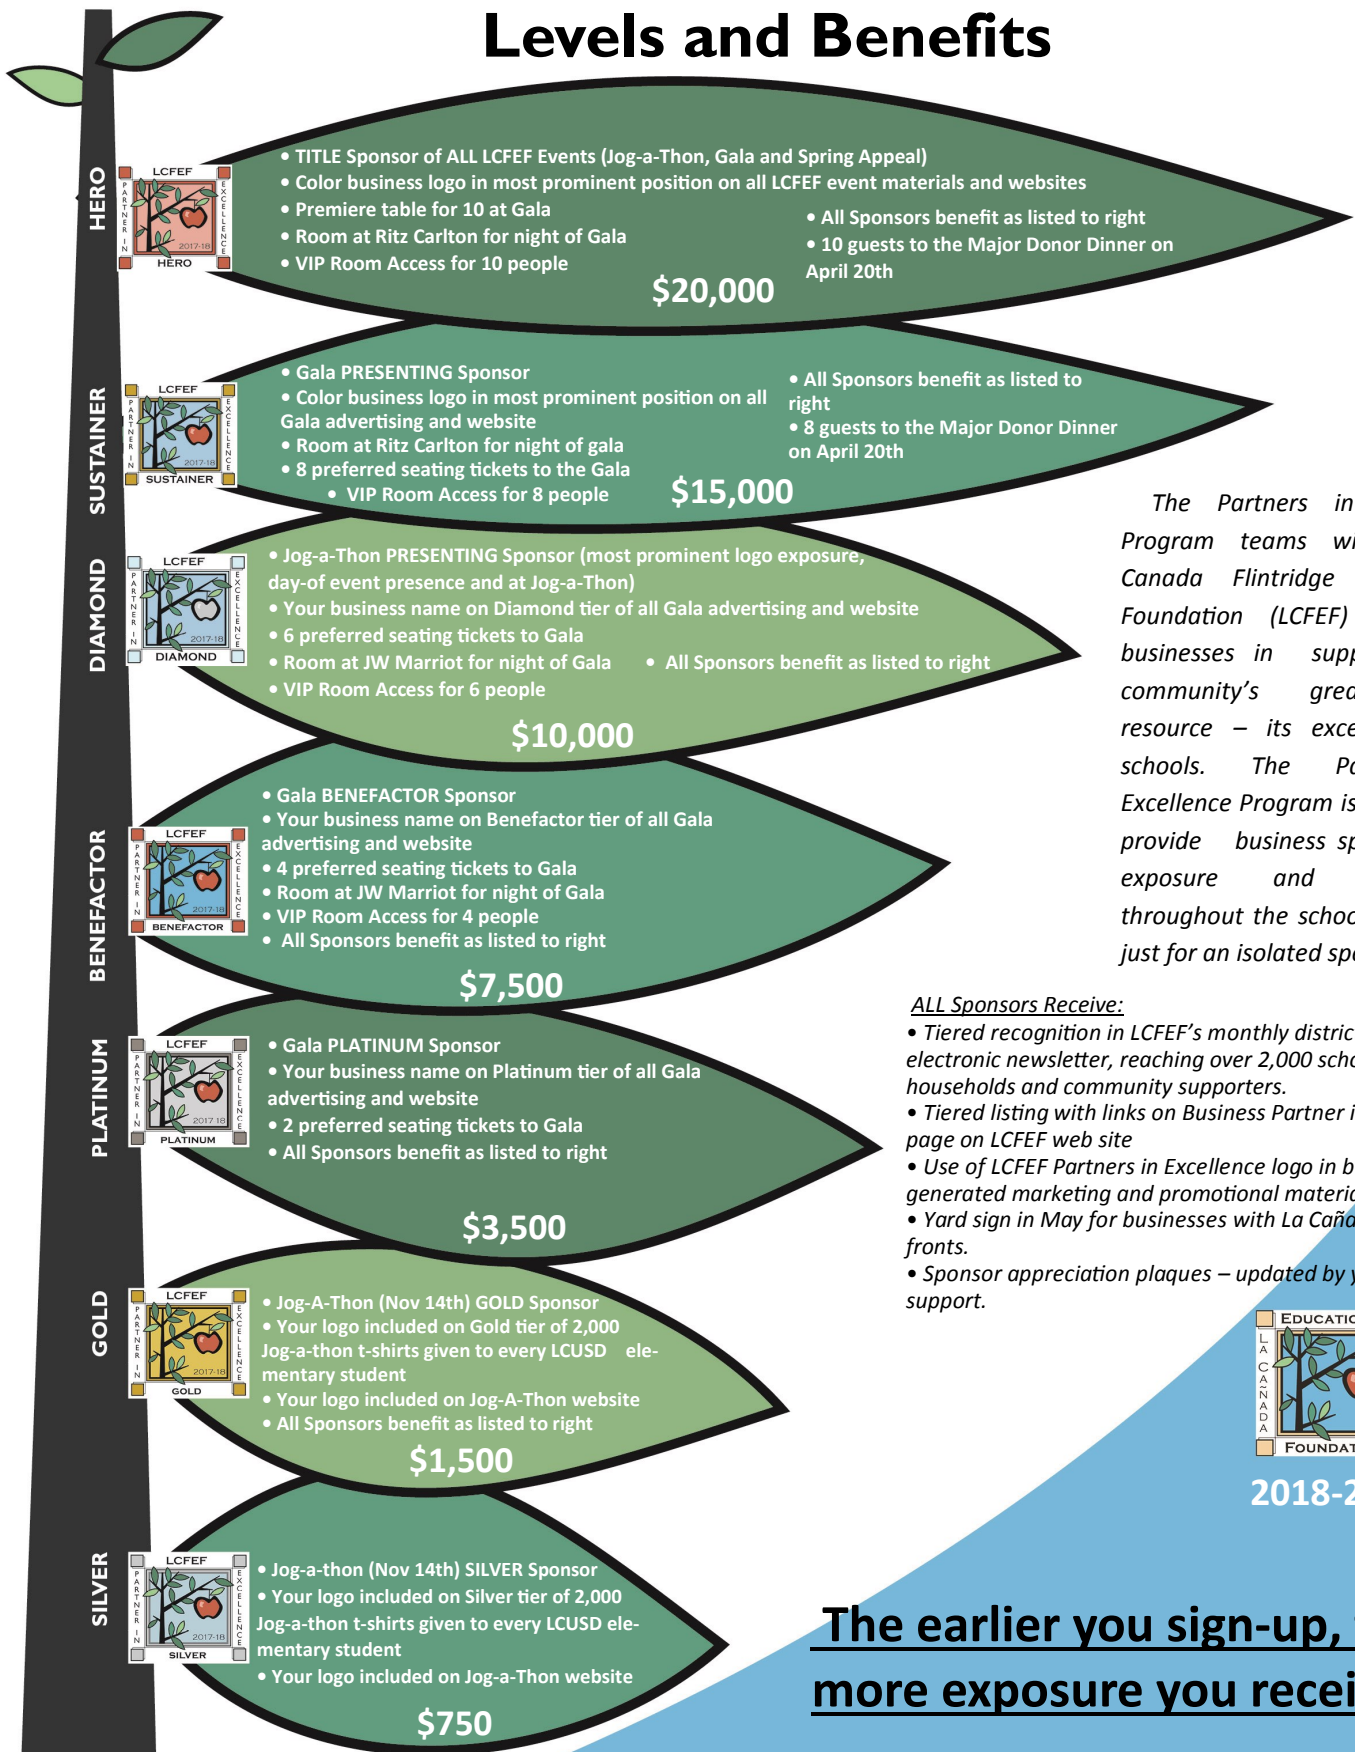

Business Partners in Excellence Sponsorship Levels and Benefits

The Partners in Excellence Program teams with the La Canada Flintridge Educational Foundation (LCFEF) and local businesses in support of our community's greatest natural resource – its excellent public schools. The Partners in Excellence Program is designed to provide business sponsors with exposure and recognition throughout the school year – not just for an isolated special event.

ALL Sponsors Receive:

- Tiered recognition in LCFEF's monthly district-wide electronic newsletter, reaching over 2,000 school family households and community supporters.
- Tiered listing with links on Business Partner in Excellence page on LCFEF web site
- Use of LCFEF Partners in Excellence logo in business generated marketing and promotional materials
- Yard sign in May for businesses with La Cañada store-fronts.
- Sponsor appreciation plaques – updated by year of support.

2018-2019

The earlier you sign-up, the more exposure you receive!